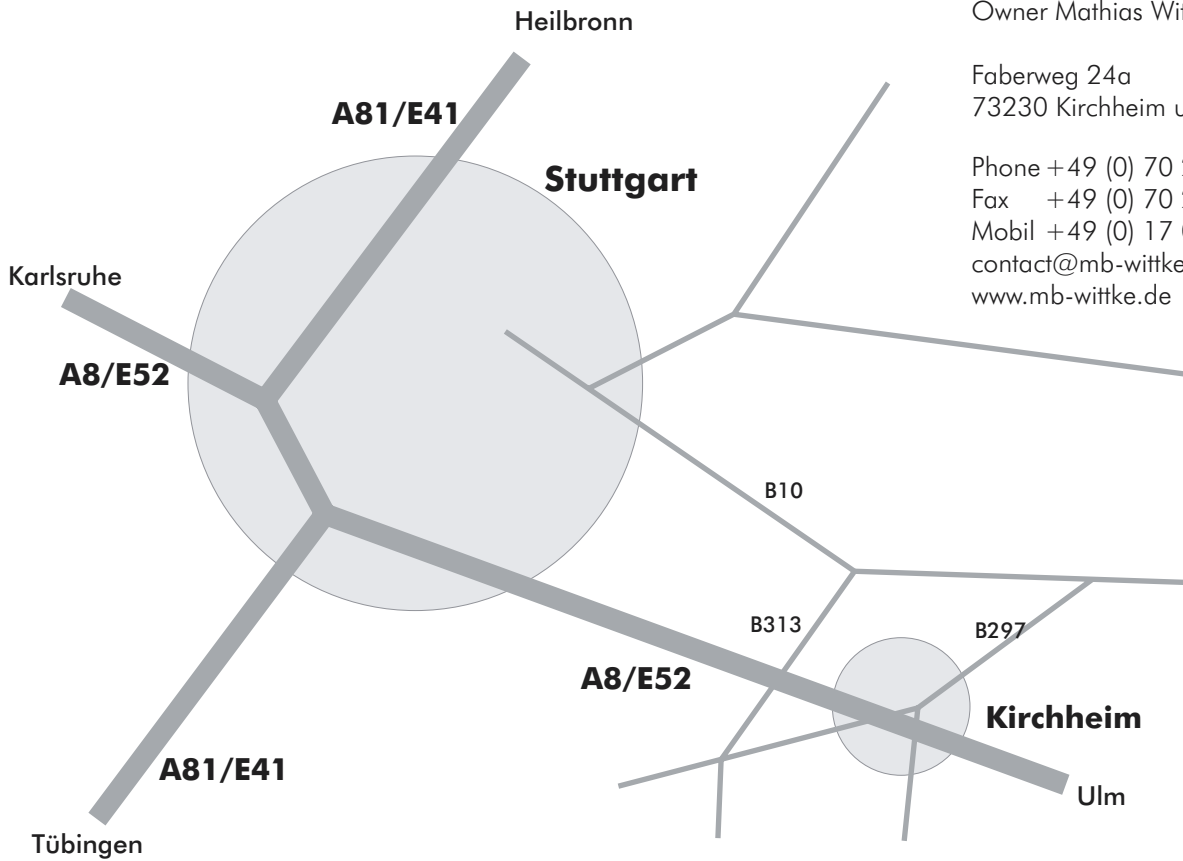

M.B. WITTKE

Owner Mathias Wittke

Faberweg 24a
73230 Kirchheim unter Teck

Phone +49 (0) 70 21 - 8 32 41
Fax +49 (0) 70 21 - 8 35 56
Mobil +49 (0) 17 0 - 2 80 11 62
contact@mb-wittke.de
www.mb-wittke.de

- Highway A8 Stuttgart - Munich - Stuttgart
- AS57 Kirchheim/Teck OST
- Leaving the exit go right in direction Kirchheim/Teck Polizei (Police)
- Next exit Kirchheim/Teck Polizei (Police)
- Follow 270° turn, on the main street 90°
- Turn to the right, direction Lenninger Strasse/Polizei
- Next junction turn left in direction Dettingen
- About 600mtr turn left, TÜV, Faberweg
- About 150mtr turn right to the end of the street, park on the right side
- On the area Company Wagner, Building Wagner/Wittke