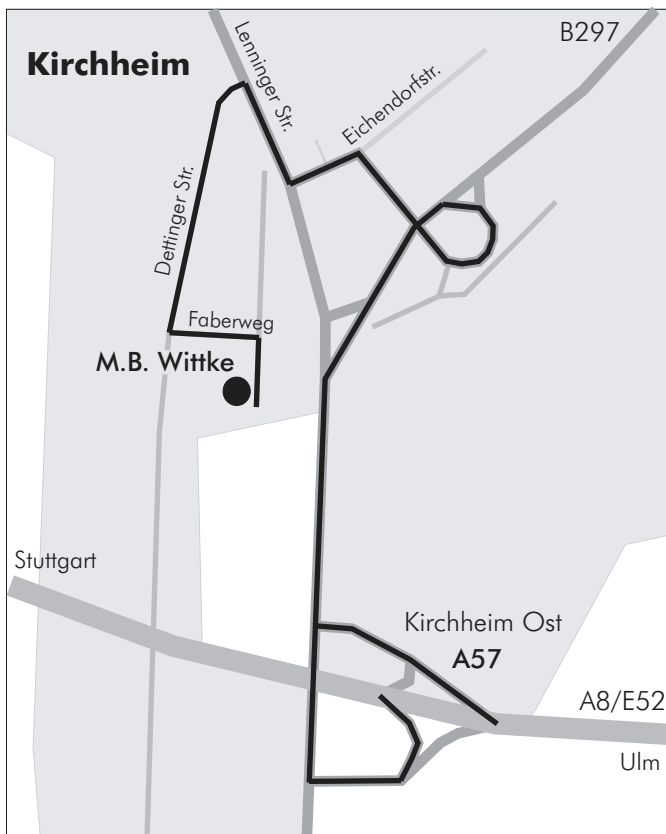

M.B. WITTKE

Owner Mathias Wittke

Faberweg 24a
73230 Kirchheim unter Teck

Phone +49 (0) 70 21 - 8 32 41
Fax +49 (0) 70 21 - 8 35 56
Mobil +49 (0) 17 0 - 2 80 11 62
contact@mb-wittke.de
www.mb-wittke.de

- Highway A8 Stuttgart - Munich - Stuttgart
- AS57 Kirchheim/Teck OST
- Leaving the exit go right in direction Kirchheim/Teck Polizei (Police)
- Next exit Kirchheim/Teck Polizei (Police)
- Follow 270° turn, on the main street 90°
- Turn to the right, direction Lenninger Strasse/Polizei
- Next junction turn left in direction Dettingen
- About 600mtr turn left, TÜV, Faberweg
- About 150mtr turn right to the end of the street, park on the right side
- On the area Company Wagner, Building Wagner/Wittke